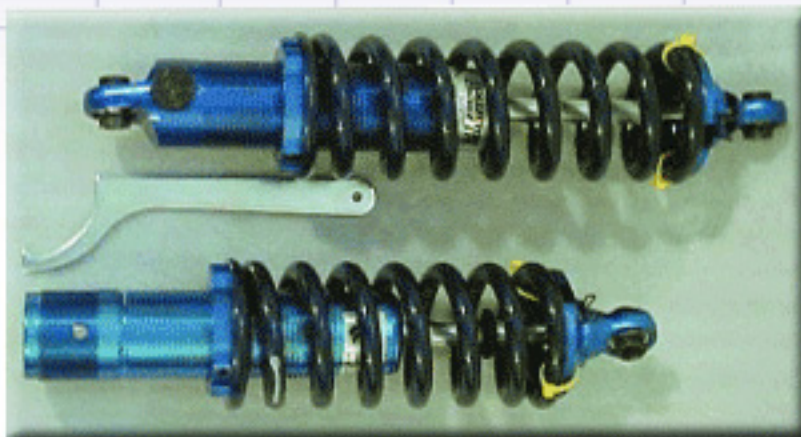

PRODUCT TECH SHEET

Autoform adjustable shock packages

\$2,495.00

Designed as a direct fit for your Viper, this system comes with the ability to adjust rebound and compression in the front shock stand. This comes with interchangeable springs. The rear shock has adjustable rebound and fixed compression also interchangeable springs and several spring rates are available to set up your Viper for a smoother less hard ride. Or you can change the ride for an aggressive club racing style of driving